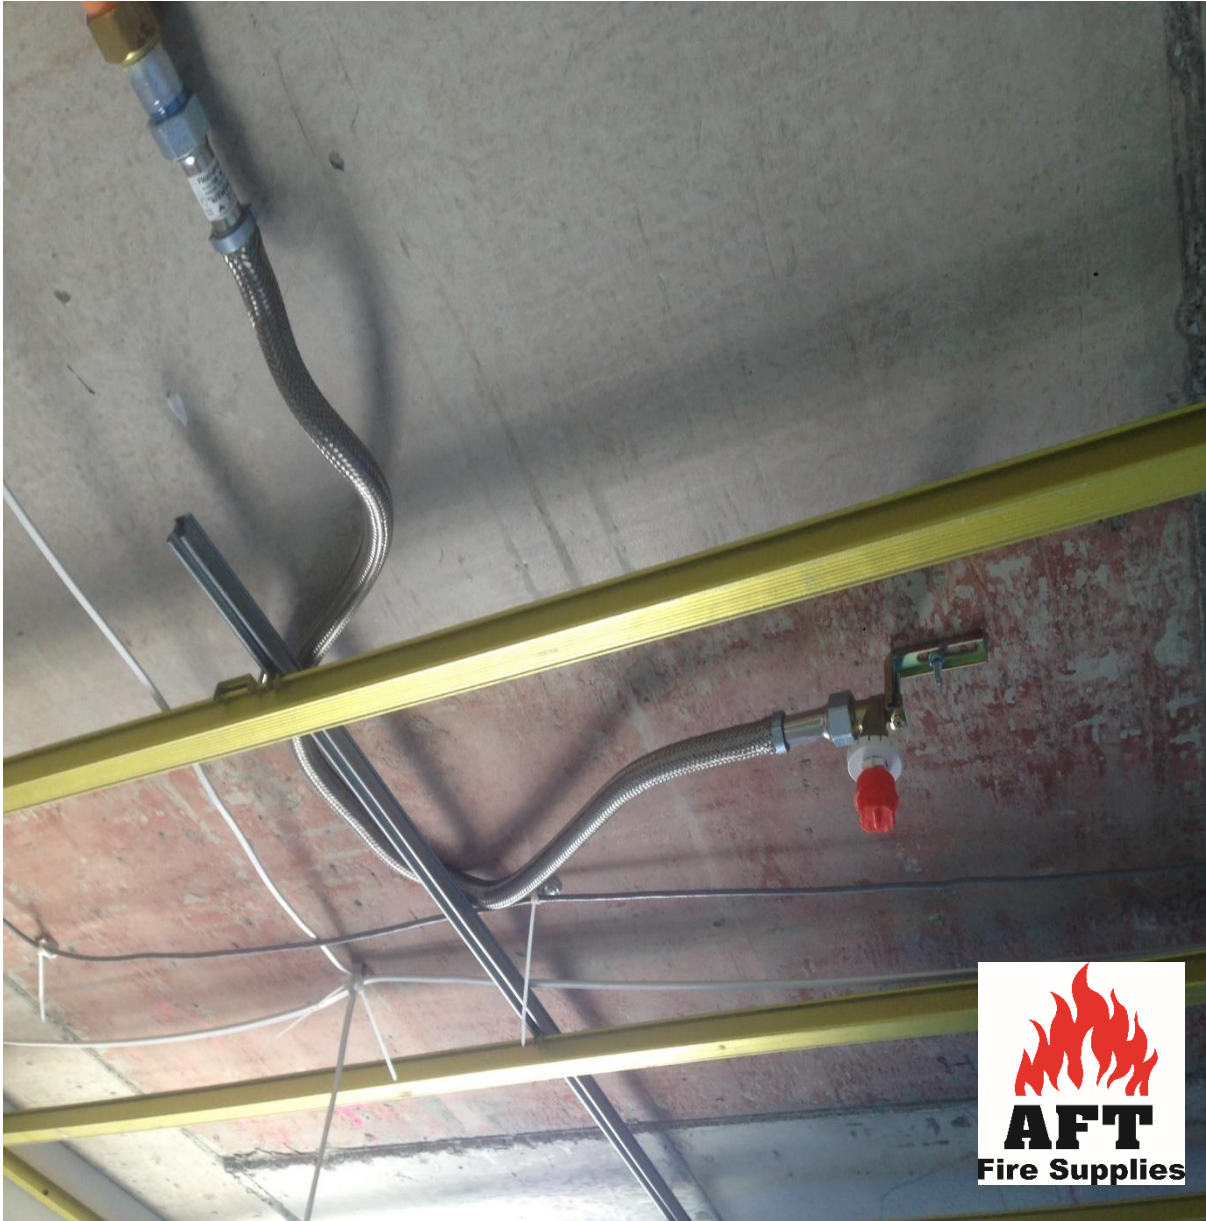

AFT

Fire Supplies

Option 2

Using the flexi-dropper arrangement with the small elbow reducer with the L shaped bracket attached to be fixed to the slab, in small ceiling spaces from approx 85 to 110mm.

Option 2