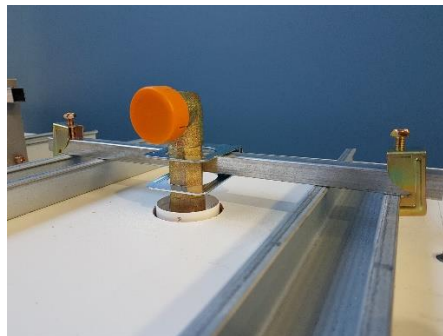

(ii) DN 25 for Ordinary and High Hazard.

(b) The flexible tube shall be of metal construction and shall be braided.

(c) The flexible tube shall form part of an assembly that includes factory-fitted connections at each end, together with means for fixing the assembly to the ceiling support.

(d) The complete assembly shall be listed by a recognized testing laboratory.

(e) The physical length shall be not greater than 3.7 m.

(f) The equivalent length of the assembly used for hydraulic calculations shall be in accordance with the manufacturer's listing and be inclusive of two 90° bends.

(g) The assemblies shall be installed in accordance with product listing and the manufacturer's published data sheets.

Other fittings Exclusive to *flexi-dropper*™ (AFT Australia P/L):

Small Radius elbows