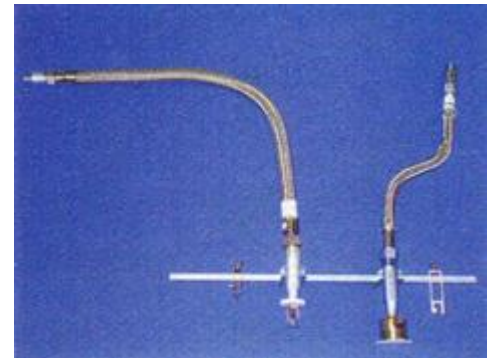

Product Update 1 – March 2007

flexi-dropper™
 Stainless Steel, Braided Flexible Hose
 Manufactured by **Yong Won**

Attention Fire Sprinkler Designers

FM Approved *flexi-dropper™* now available.

New AS2118-2006 Clause 7.6) requires for flexible hoses: "The minimum sizes shall be

- DN 20 for Light Hazard; and
- DN 25 for Ordinary and High Hazard

Refer to table below for comparisons (dimensions rounded):

	DN25 - (1") AS1074 Standard Sprinkler Pipe	Yong Won YB28 <i>flexi-dropper™</i>	DN 20 - (3/4") AS1074 Standard Sprinkler Pipe	Yong Won YB25 <i>flexi-dropper™</i>
Normal diameter (DN)	25mm		20 mm	
Mean (internal diameter)	27mm	27mm	22 mm	24mm

flexi-dropper™ YB28 is the one of the only flexible hose available that has a mean internal diameter equivalent to a 25mm(1") pipe - supplied by AFT Australia P/L. All other sprinkler flexible hoses available in Australia have a mean internal diameter of approximately 24mm - 25 mm.